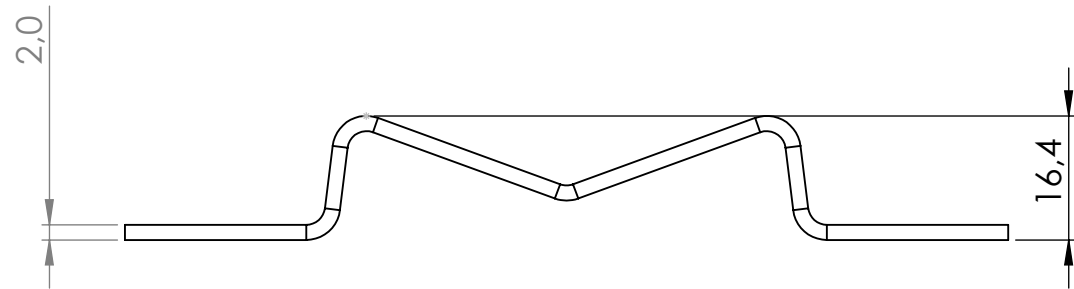

Bracket LOB-GW-SUN-WMBUS

LOB-GW-SUN-WMBUS with bracket

Pole mounting solution

BOM

Pos.	Part	Article Nr.:	Quantity
1	Bracket	3000731	1
2	M4x8 -T20	3000683	2
3	Clamp $\varnothing$ 60-170 mm	3000715	1

It is also possible to use two brackets and clamps to fix the LOB-GW-SUN-WMBUS!

GENERAL TOL.: DIN 2768-m		SURFACE FINISH:		DEGREE AND SHARP EDGES BREAK		DO NOT SCALE DRAWING		CHANGES	
SIGNED Schumacher		SIGNATURE		DATE 05.04.2023		DOCUMENT: <b>Pole mounting set</b>			
PROVED		RELEASED		PRODUCTION		QUALITY		MATERIAL: 1.4301	
ARTICLE-NR.:		8000196		SCALE:1:2		SHEET 1 / 1		A3	