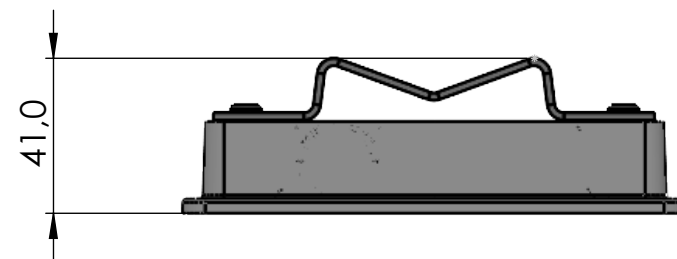

Bracket LOB-GW-SUN-WMBUS

LOB-GW-SUN-WMBUS with bracket

Pole mounting solution

BOM

Pos.	Part	Article Nr.:	Quantity
1	Bracket	3000731	1
2	M4x8 -T20	3000683	2
3	Clamp $\varnothing$ 60-170 mm	3000715	1

It is also possible to use two brackets and clamps to fix the LOB-GW-SUN-WMBUS!

GENERAL TOL.: DIN 2768-m		SURFACE FINISH:		DEGREE AND SHARP EDGES BREAK		DO NOT SCALE DRAWING		CHANGES	
SIGNED Schumacher		SIGNATURE		DATE 05.04.2023		DOCUMENT: <b>Pole mounting set</b>			
PROVED		RELEASED		PRODUCTION		QUALITY		MATERIAL: 1.4301	
ARTICLE-NR.:		8000196		SCALE:1:2		SHEET 1 / 1		A3	