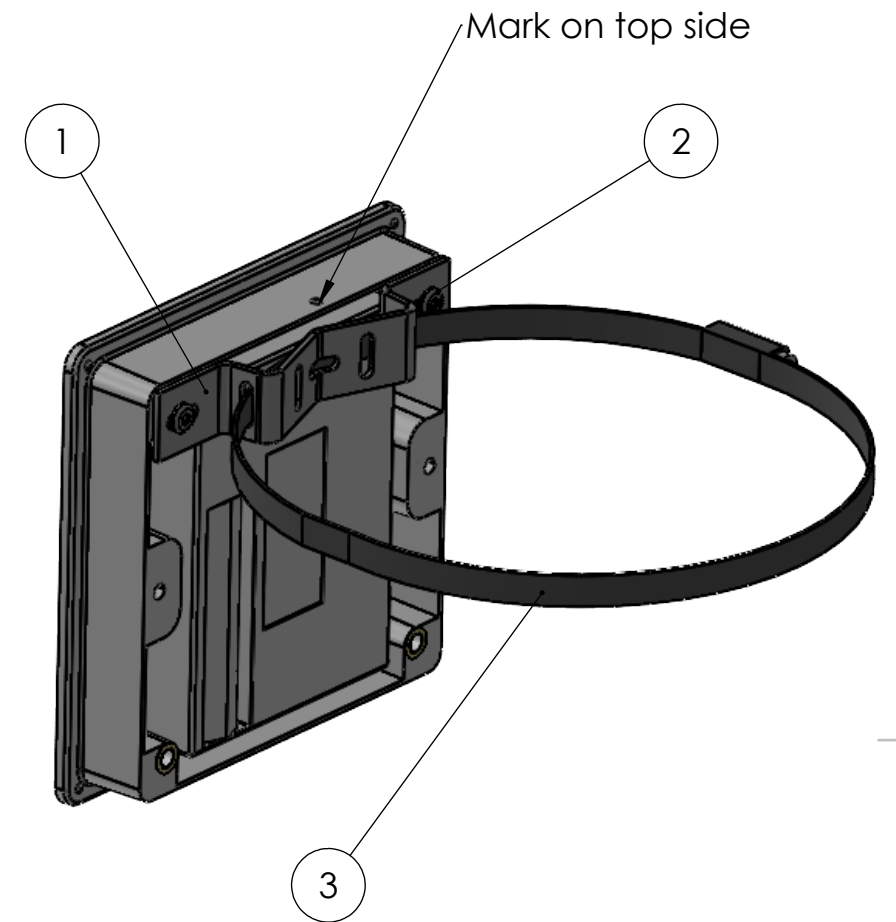

Bracket LOB-GW-SUN-WMBUS

LOB-GW-SUN-WMBUS with bracket

Pole mounting solution

BOM

Pos.	Part	Article Nr.:	Quantity
1	Bracket	3000731	1
2	M4x8 -T20	3000683	2
3	Clamp $\varnothing$ 60-170 mm	3000715	1

It is also possible to use two brackets and clamps to fix the LOB-GW-SUN-WMBUS!

GENERAL TOL.: DIN 2768-m		SURFACE FINISH:		DEGREE AND SHARP EDGES BREAK		DO NOT SCALE DRAWING		CHANGES	
SIGNED Schumacher		SIGNATURE		DATE 05.04.2023		DOCUMENT: <b>Pole mounting set</b>			
PROVED		RELEASED		PRODUCTION		QUALITY		MATERIAL: 1.4301	
ARTICLE-NR.:		8000196		SCALE:1:2		SHEET 1 / 1		A3	