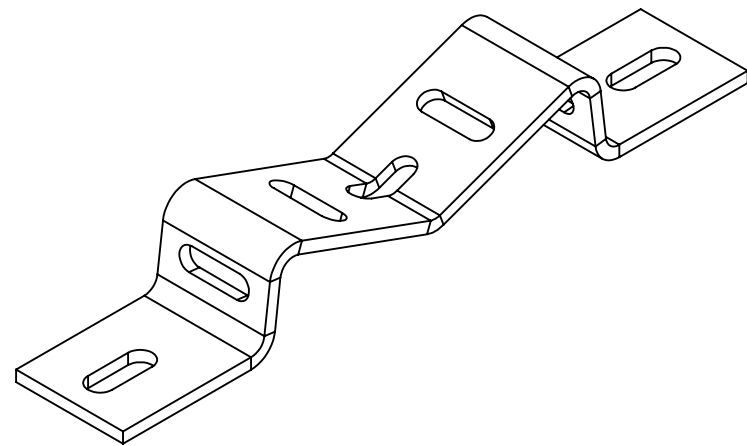

Bracket LOB-GW-SUN-WMBUS

LOB-GW-SUN-WMBUS with bracket

Pole mounting solution

BOM

Pos.	Part	Article Nr.:	Quantity
1	Bracket	3000731	1
2	M4x8 -T20	3000683	2
3	Clamp $\varnothing$ 60-170 mm	3000715	1

It is also possible to use two brackets and clamps to fix the LOB-GW-SUN-WMBUS!

GENERAL TOL.: DIN 2768-m		SURFACE FINISH:		DEGREE AND SHARP EDGES BREAK		DO NOT SCALE DRAWING		CHANGES	
SIGNED Schumacher		SIGNATURE		DATE 05.04.2023		DOCUMENT: <b>Pole mounting set</b>			
PROVED		RELEASED		PRODUCTION		QUALITY		MATERIAL: 1.4301	
ARTICLE-NR.:		8000196		SCALE:1:2		SHEET 1 / 1		A3	