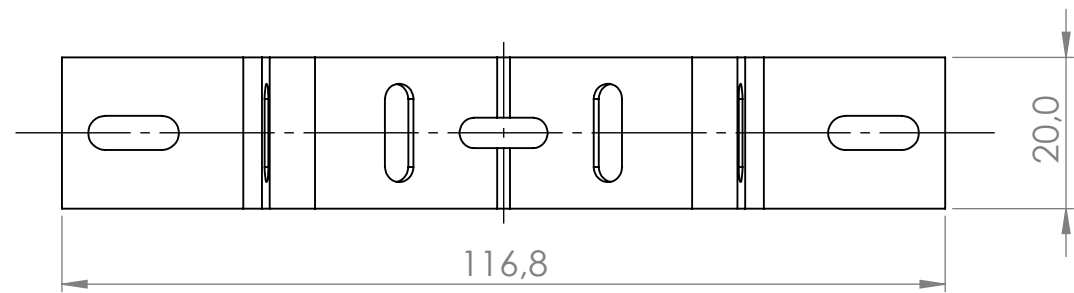

Bracket LOB-GW-SUN-WMBUS

LOB-GW-SUN-WMBUS with bracket

Pole mounting solution

BOM

Pos.	Part	Article Nr.:	Quantity
1	Bracket	3000731	1
2	M4x8 -T20	3000683	2
3	Clamp $\varnothing$ 60-170 mm	3000715	1

It is also possible to use two brackets and clamps to fix the LOB-GW-SUN-WMBUS!

GENERAL TOL.: DIN 2768-m		SURFACE FINISH:		DEGREE AND SHARP EDGES BREAK		DO NOT SCALE DRAWING		CHANGES	
SIGNED Schumacher		SIGNATURE		DATE 05.04.2023		DOCUMENT: <b>Pole mounting set</b>			
PROVED		RELEASED		PRODUCTION		QUALITY		MATERIAL: 1.4301	
ARTICLE-NR.:		8000196		SCALE:1:2		SHEET 1 / 1		A3	