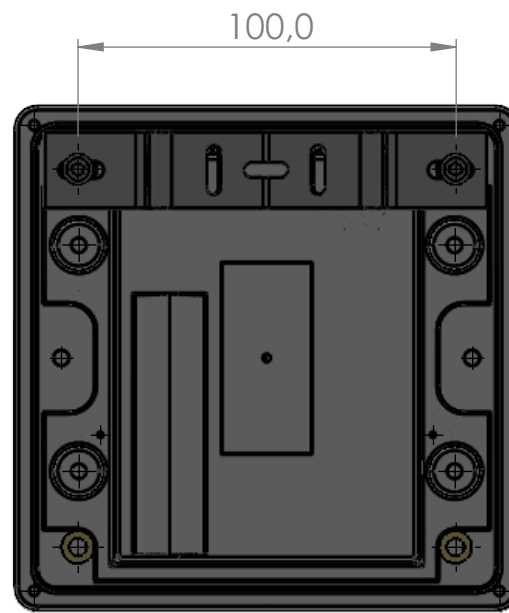

Bracket LOB-GW-SUN-WMBUS

LOB-GW-SUN-WMBUS with bracket

Pole mounting solution

BOM

Pos.	Part	Article Nr.:	Quantity
1	Bracket	3000731	1
2	M4x8 -T20	3000683	2
3	Clamp $\varnothing$ 60-170 mm	3000715	1

It is also possible to use two brackets and clamps to fix the LOB-GW-SUN-WMBUS!

GENERAL TOL.: DIN 2768-m		SURFACE FINISH:		DEGREE AND SHARP EDGES BREAK		DO NOT SCALE DRAWING		CHANGES	
SIGNED Schumacher		SIGNATURE		DATE 05.04.2023		DOCUMENT: <b>Pole mounting set</b>			
PROVED		RELEASED		PRODUCTION		QUALITY		MATERIAL: 1.4301	
ARTICLE-NR.:		8000196		SCALE:1:2		SHEET 1 / 1		A3	