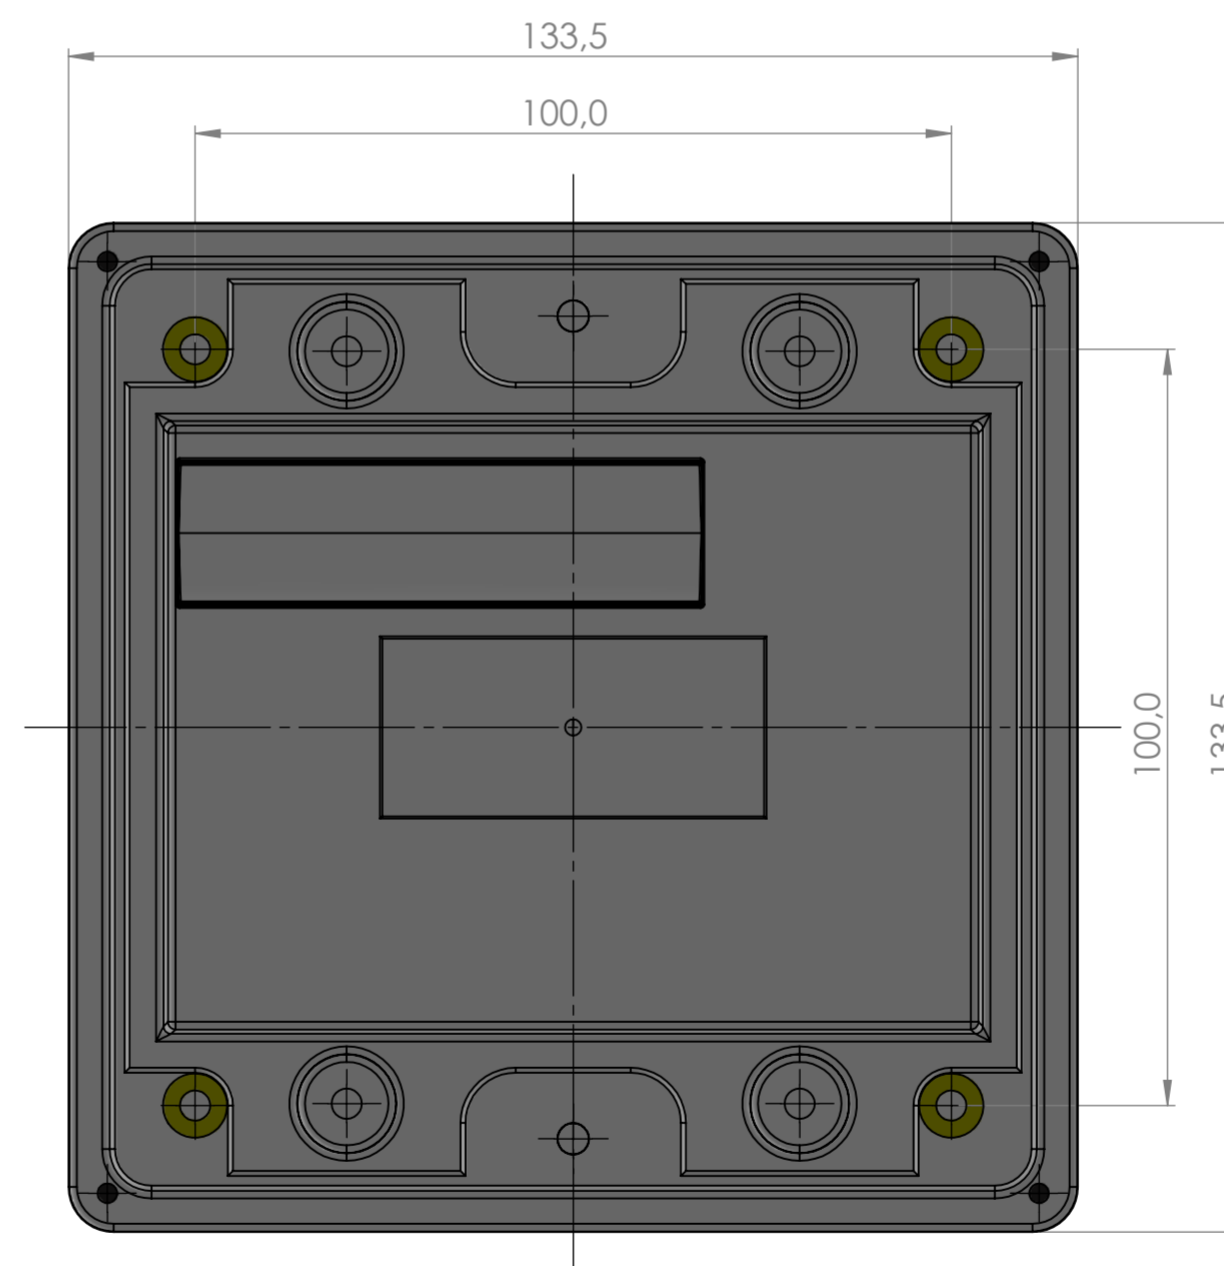

# LOB-GW-SUN-WMBUS [Dimensions]

Isometric view

Side view

Backside view

Type	LOB-GW-SUN-WMBUS
Name	Solar Wireless M-Bus Gateway
Order number	#8000179