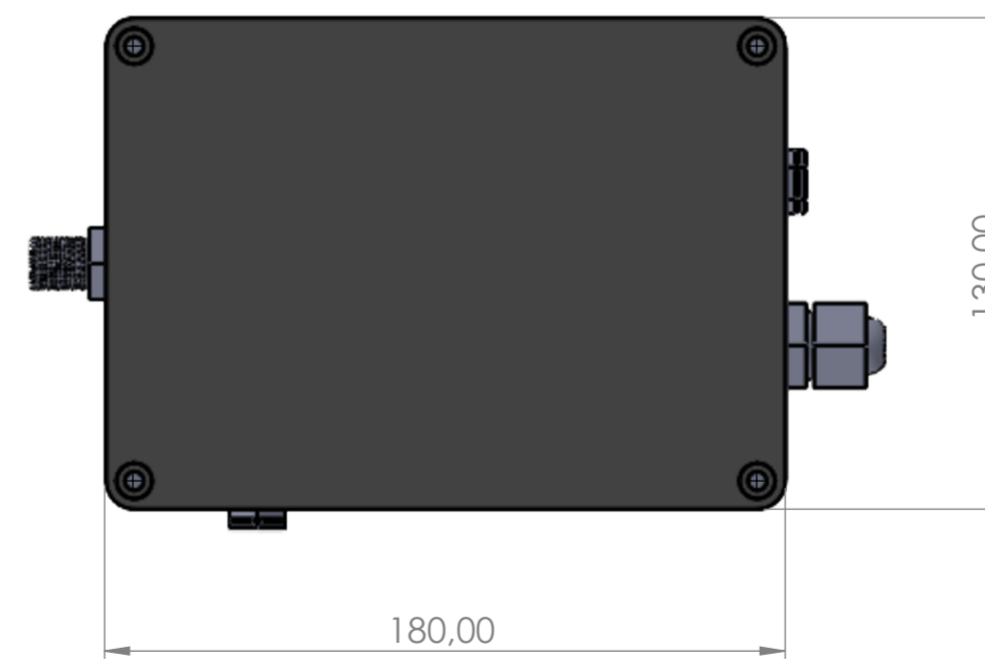

LOB-GW-DINRAIL-HYB-WMBUS-C [Dimensions]

ISOMETRIC VIEW

SIDE VIEW

TOP VIEW

Type	LOB-GW-DINRAIL-HYB-WMBUS-C
Name	wMbus Concentrator Gateway [Nb-IoT]
Order number	#8000182

GENERAL TOLERANCES:			DIMENSIONS in mm		REVISION A
DIN 16742 TG6					
NAME	DATE		TITLE:		
DRAWN SCHUMACHER	03.03.2023		Lobaro® Industrial IoT Solutions		
CHK'D			DWG NO. LOB-GW-DINRAIL-HYB-WMBUS-C		
APP'VD			A2		
MFG			MATERIAL: ASSEMBLY		
Q.A			WEIGHT: 865 g		
			SCALE: 1:2		SHEET 1 OF 1